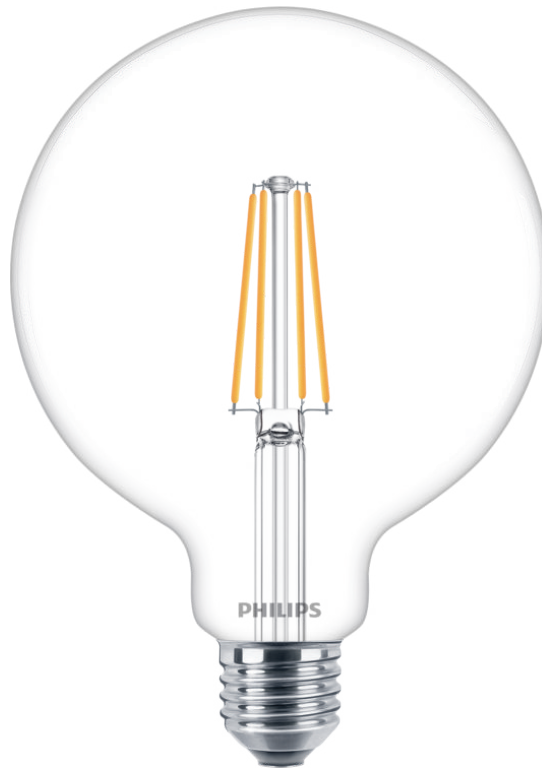

PHILIPS

Bulb (Dimmable)

LED

6W-60(GLS 72, CFL 14, halogen 50)W

E27

Warm White

Dimming

8719514385887

Experience dimmable, warm white LED light

Philips LED light bulbs provide a beautiful, warm white light, an exceptionally long life, and immediate, significant energy savings. With a pure and elegant design, this bulb is the perfect replacement for your frosted traditional bulbs.

Perfect for general lighting

Modern lighting with Philips LED standard bulbs for all-around illumination, perfect for general room lighting.

Specifications

Bulb characteristics

- Dimmable: Only with specific dimmers
- Intended use: Indoor
- Lamp shape: Non directional globe
- Socket: E27
- Technology: LED
- Type of glass: Clear
- Bulb Finish: Clear

Bulb dimensions

- Height: 17.8 cm
- Weight: 0.1 kg
- Width: 12.4 cm

Durability

- Average life (at 2.7 hrs/day): 15 year(s)
- Lumen maintenance factor: 70%
- Nominal lifetime: 15,000 h
- Number of switch cycles: 20,000
- Ambient temperature range: -20 to +45 °C